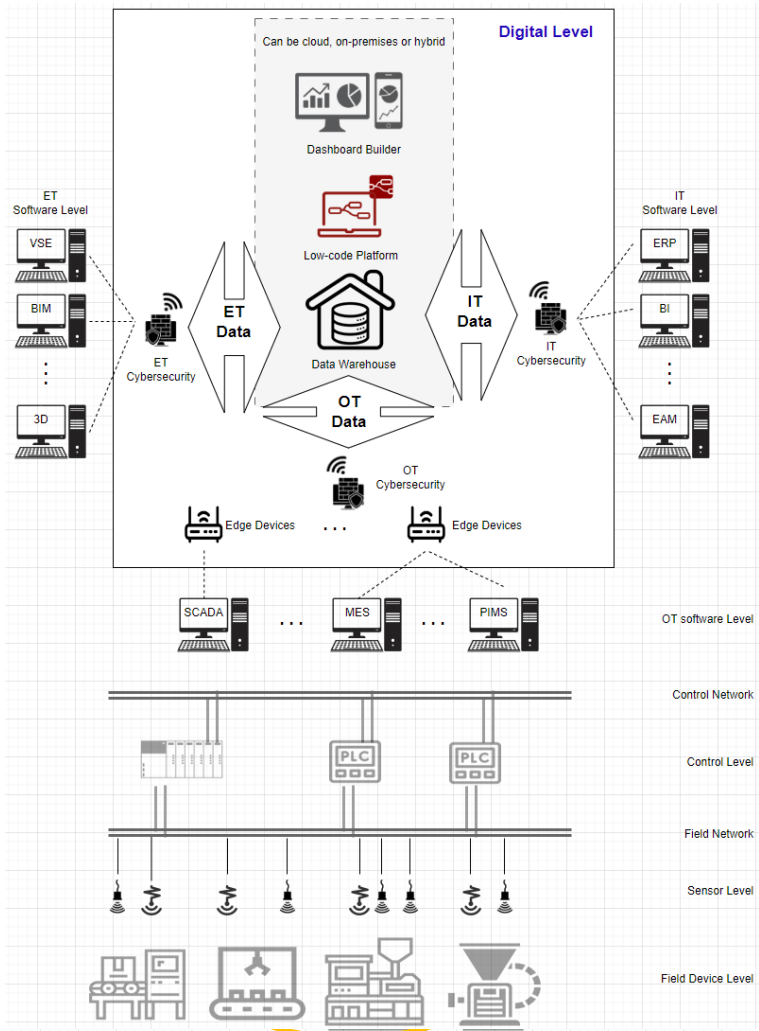

AFRY Smart Platform

Open source, affordable and scalable

AFRY SMART SITE

CONNECTION
ANALYSIS
DATA
SEARCHING
VERIFICATION
CODING

ET World

IT world

OT world

Technological silos

The biggest factor holding back industrial digitalization is that all data and software are in silos and there is no easy way for two-way communication between them.

Breaking up silos to speed up digitalisation

Bridging the digital gap

Industrial Edge is the technology that enables all systems to be connected, a single source of truth, enabling smarter solutions, assertive decisions, reliable information and adequate cybersecurity, paving the way to an autonomous factory.