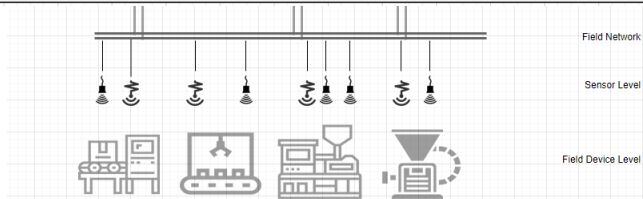

Connectivity manager to integrate all equipment

In the future, an App Store to install and uninstall all applications

Start small and scale up fast

You can start with one single device with a low code platform and a dashboard builder, in order to easily create different applications