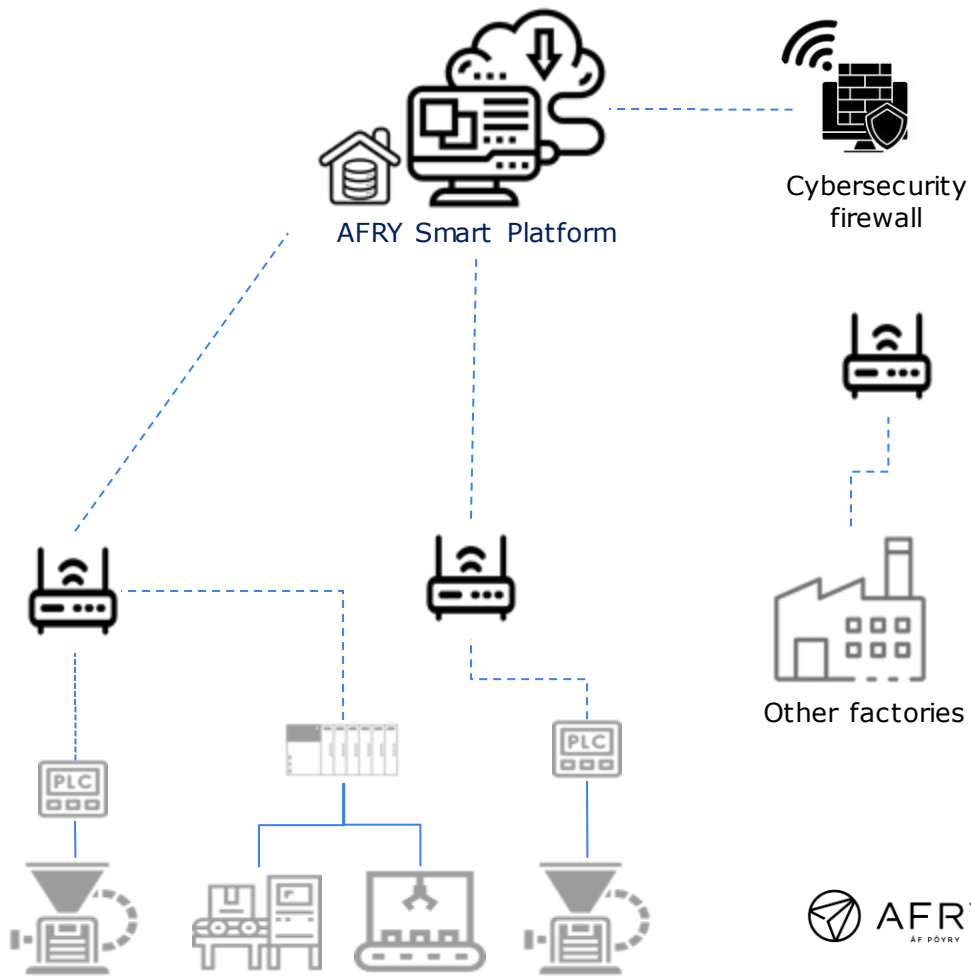

The biggest factor holding back industrial digitalization is that all data and software are in silos and there is no easy way for two-way communication between them.

Breaking up silos to speed up digitalisation

Bridging the digital gap

Industrial Edge is the technology that enables all systems to be connected, a single source of truth, enabling smarter solutions, assertive decisions, reliable information and adequate cybersecurity, paving the way to an autonomous factory.

Freedom to create your own solutions

One single login to access all apps

Centralized dashboard builder

Easy database management

Low code to easily configure own business logics, customize and connect all apps

Connectivity manager to integrate all equipment

In the future, an App Store to install and uninstall all applications

Start small and scale up fast

You can start with one single device with a low code platform and a dashboard builder, in order to easily create different applications