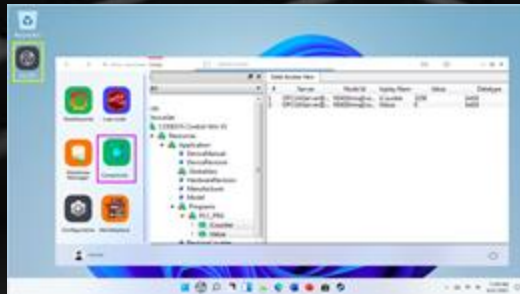

Freedom to create your own solutions

One single login to access all apps

Centralized dashboard builder

Easy database management

Low code to easily configure own business logics, customize and connect all apps