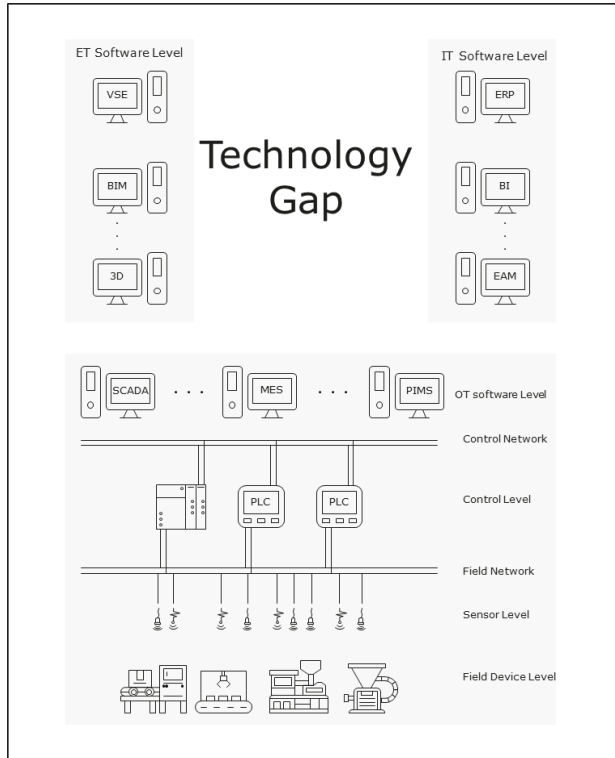

AFRY Smart Platform

Open source, affordable and scalable

AFRY SMART SITE

CONNECTION
ANALYSIS
DATA
SEARCHING
VERIFICATION
CODING

ET World

IT world

OT world

Technological silos

The biggest factor holding back industrial digitalization is that all data and software are in silos and there is no easy way for two-way communication between them.

Breaking up silos to speed up digitalisation

Bridging the digital gap

Industrial Edge is the technology that enables all systems to be connected, a single source of truth, enabling smarter solutions, assertive decisions, reliable information and adequate cybersecurity, paving the way to an autonomous factory.