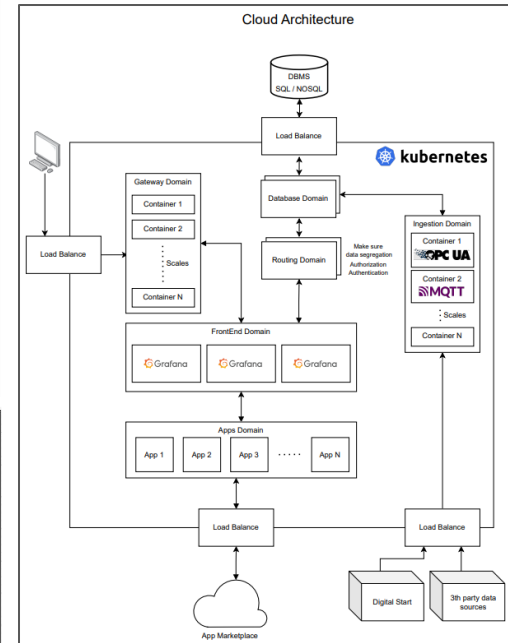

Bridging the digital gap

Industrial Edge is the technology that enables all systems to be connected, a single source of truth, enabling smarter solutions, assertive decisions, reliable information and adequate cybersecurity, paving the way to an autonomous factory.

Connectivity manager to integrate all equipment

In the future, an App Store to install and uninstall all applications

Start small and scale up fast

You can start with one single device with a low code platform and a dashboard builder, in order to easily create different applications

Application development

You can create low code applications by your own or even install 3rd party solutions from different suppliers

And when your factory is ready to scale up, AFRY will help you with the edge-to-cloud architecture

Starting your digitalisation journey

One edge device + AFRY Smart Platform + Tech support

Edge Device

Several Edge devices are available in the market. The recommended specification is the following:

- i3 core processor 7300U
- 8GB RAM
- w/4xLAN & 4xCOM
- 128GB SSD
- Linux based