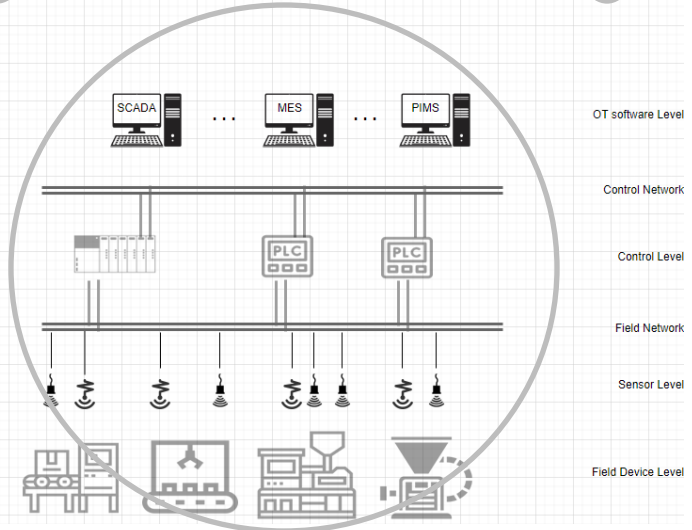

AFRY Smart Platform

Open source, affordable and scalable

AFRY SMART SITE

CONNECTION
ANALYSIS
DATA
SEARCHING
VERIFICATION
CODING

ET World

IT world

OT world

Technological silos

The biggest factor holding back industrial digitalization is that all data and software are in silos and there is no easy way for two-way communication between them.

Breaking up silos to speed up digitalisation

Bridging the digital gap

Industrial Edge is the technology that enables all systems to be connected, a single source of truth, enabling smarter solutions, assertive decisions, reliable information and adequate cybersecurity, paving the way to an autonomous factory.