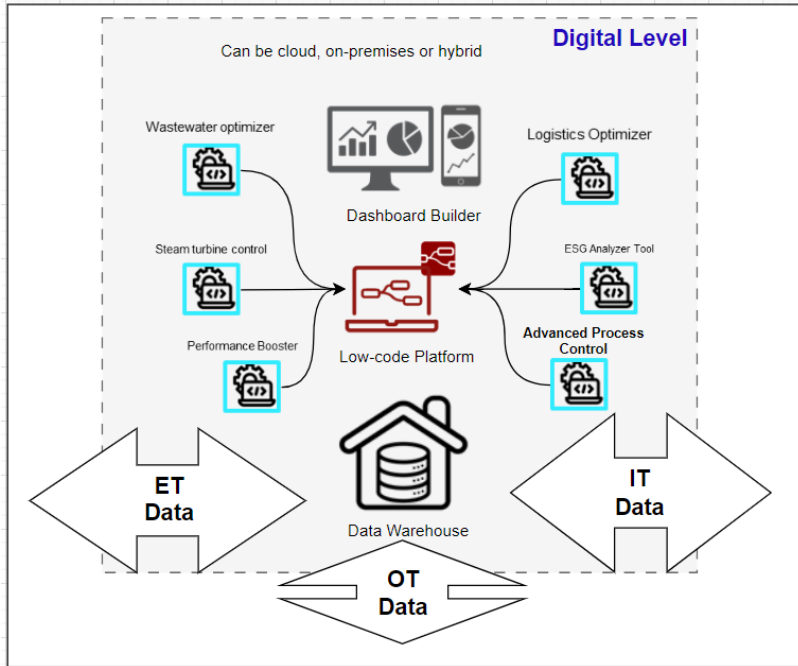

Bridging the digital gap

Industrial Edge is the technology that enables all systems to be connected, a single source of truth, enabling smarter solutions, assertive decisions, reliable information and adequate cybersecurity, paving the way to an autonomous factory.

Freedom to create your own solutions

One single login to access all apps

Centralized dashboard builder

Easy database management

Low code to easily configure own business logics, customize and connect all apps

Connectivity manager to integrate all equipment

In the future, an App Store to install and uninstall all applications

Start small and scale up fast

You can start with one single device with a low code platform and a dashboard builder, in order to easily create different applications

Application development

You can create low code applications by your own or even install 3rd party solutions from different suppliers

And when your factory is ready to scale up, AFRY will help you with the edge-to-cloud architecture