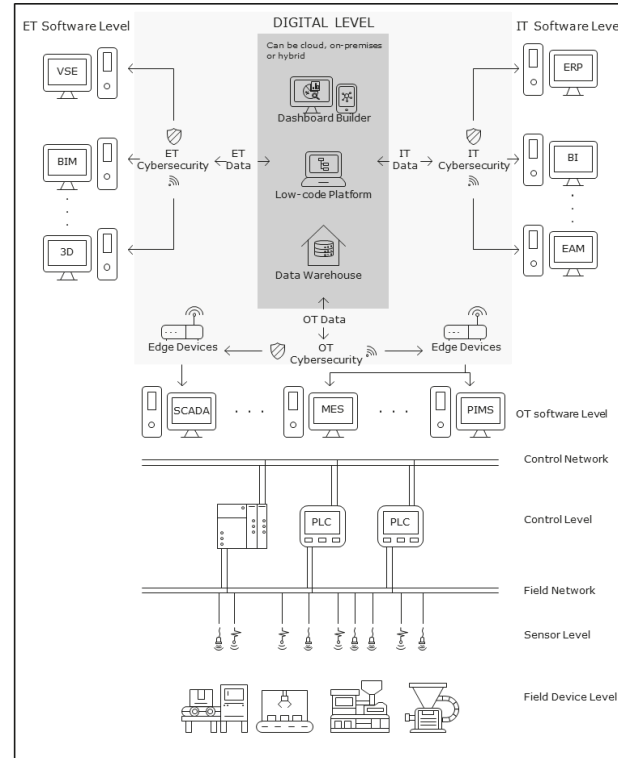

AFRY Smart Platform

Open source, affordable and scalable

AFRY SMART SITE

CONNECTION
ANALYSIS
DATA
SEARCHING
VERIFICATION
CODING

ET World

IT world

OT world

Technological silos

The biggest factor holding back industrial digitalization is that all data and software are in silos and there is no easy way for two-way communication between them.

Breaking up silos to speed up digitalisation

Bridging the digital gap

Industrial Edge is the technology that enables all systems to be connected, a single source of truth, enabling smarter solutions, assertive decisions, reliable information and adequate cybersecurity, paving the way to an autonomous factory.