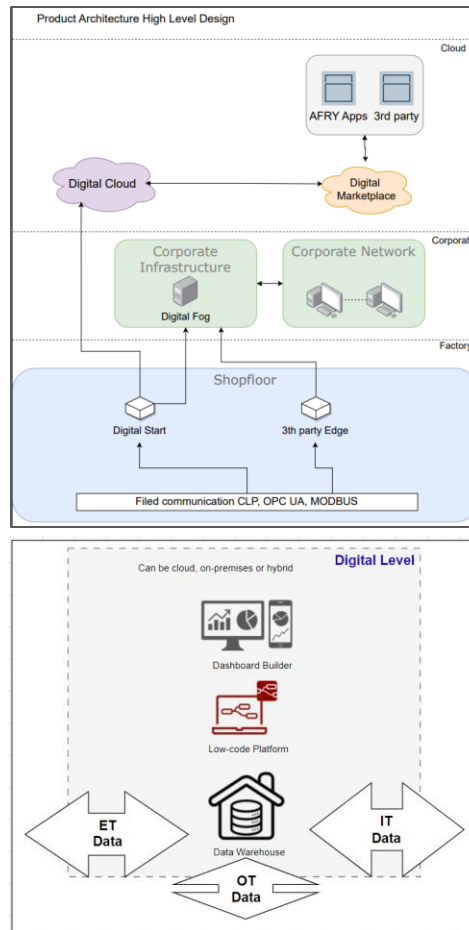

Bridging the digital gap

Industrial Edge is the technology that enables all systems to be connected, a single source of truth, enabling smarter solutions, assertive decisions, reliable information and adequate cybersecurity, paving the way to an autonomous factory.

Connectivity manager to integrate all equipment

In the future, an App Store to install and uninstall all applications

Start small and scale up fast

You can start with one single device with a low code platform and a dashboard builder, in order to easily create different applications

Application development

You can create low code applications by your own or even install 3rd party solutions from different suppliers

And when your factory is ready to scale up, AFRY will help you with the edge-to-cloud architecture

Starting your digitalisation journey

One edge device + AFRY Smart Platform + Tech support

Edge Device

Several Edge devices are available in the market. The recommended specification is the following:

- i3 core processor 7300U
- 8GB RAM
- w/4xLAN & 4xCOM
- 128GB SSD
- Linux based